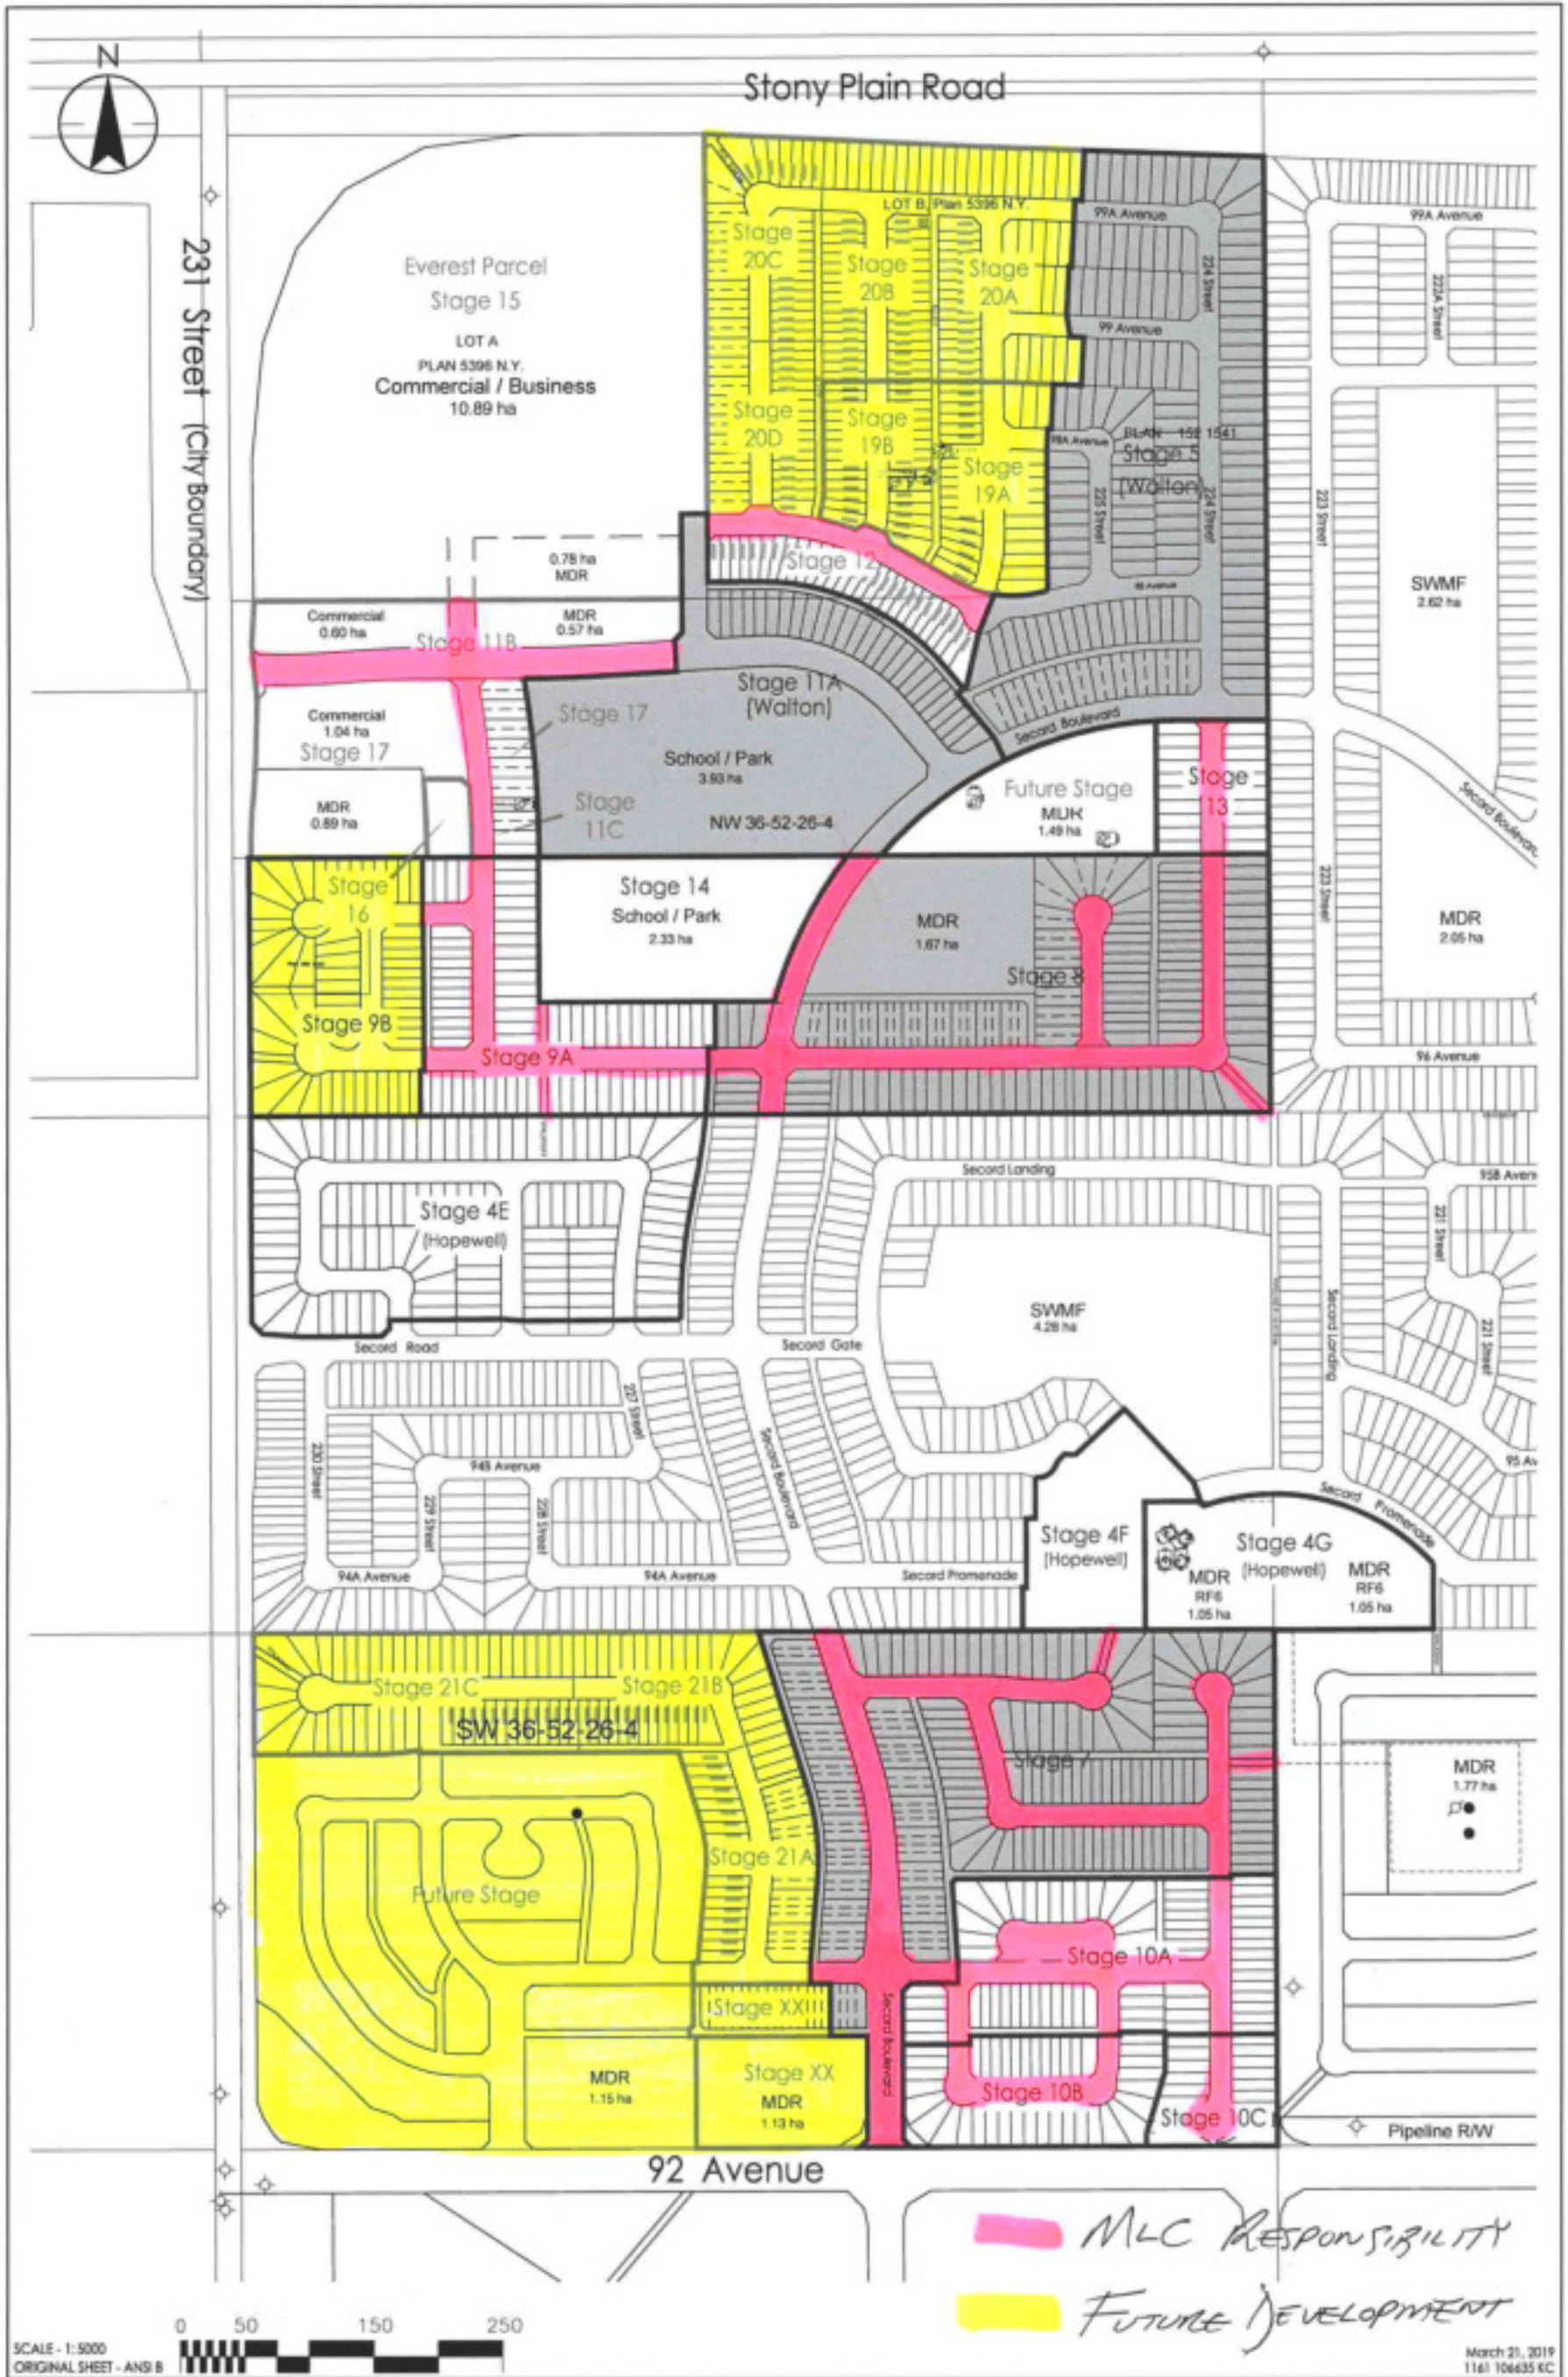

LANDSCAPING

VA:\161\active\116110635\working\model_files\Secord West Staging\overall_secord West_staging_21mar2019.dwg

SCALE - 1:5000
ORIGINAL SHEET - ANS B

March 21, 2019
1161 10635 KC

10160-112 Street
Edmonton, AB T5K 2L6
www.stantec.com

- LEGEND**
- CITY ASSIGNED STAGES
 - UNASSIGNED STAGES
 - REGISTERED

Client/Project
MLC Land Company Inc.
Secord Neighbourhood

Figure No.
1.0

Title
SECORD WEST - OVERALL