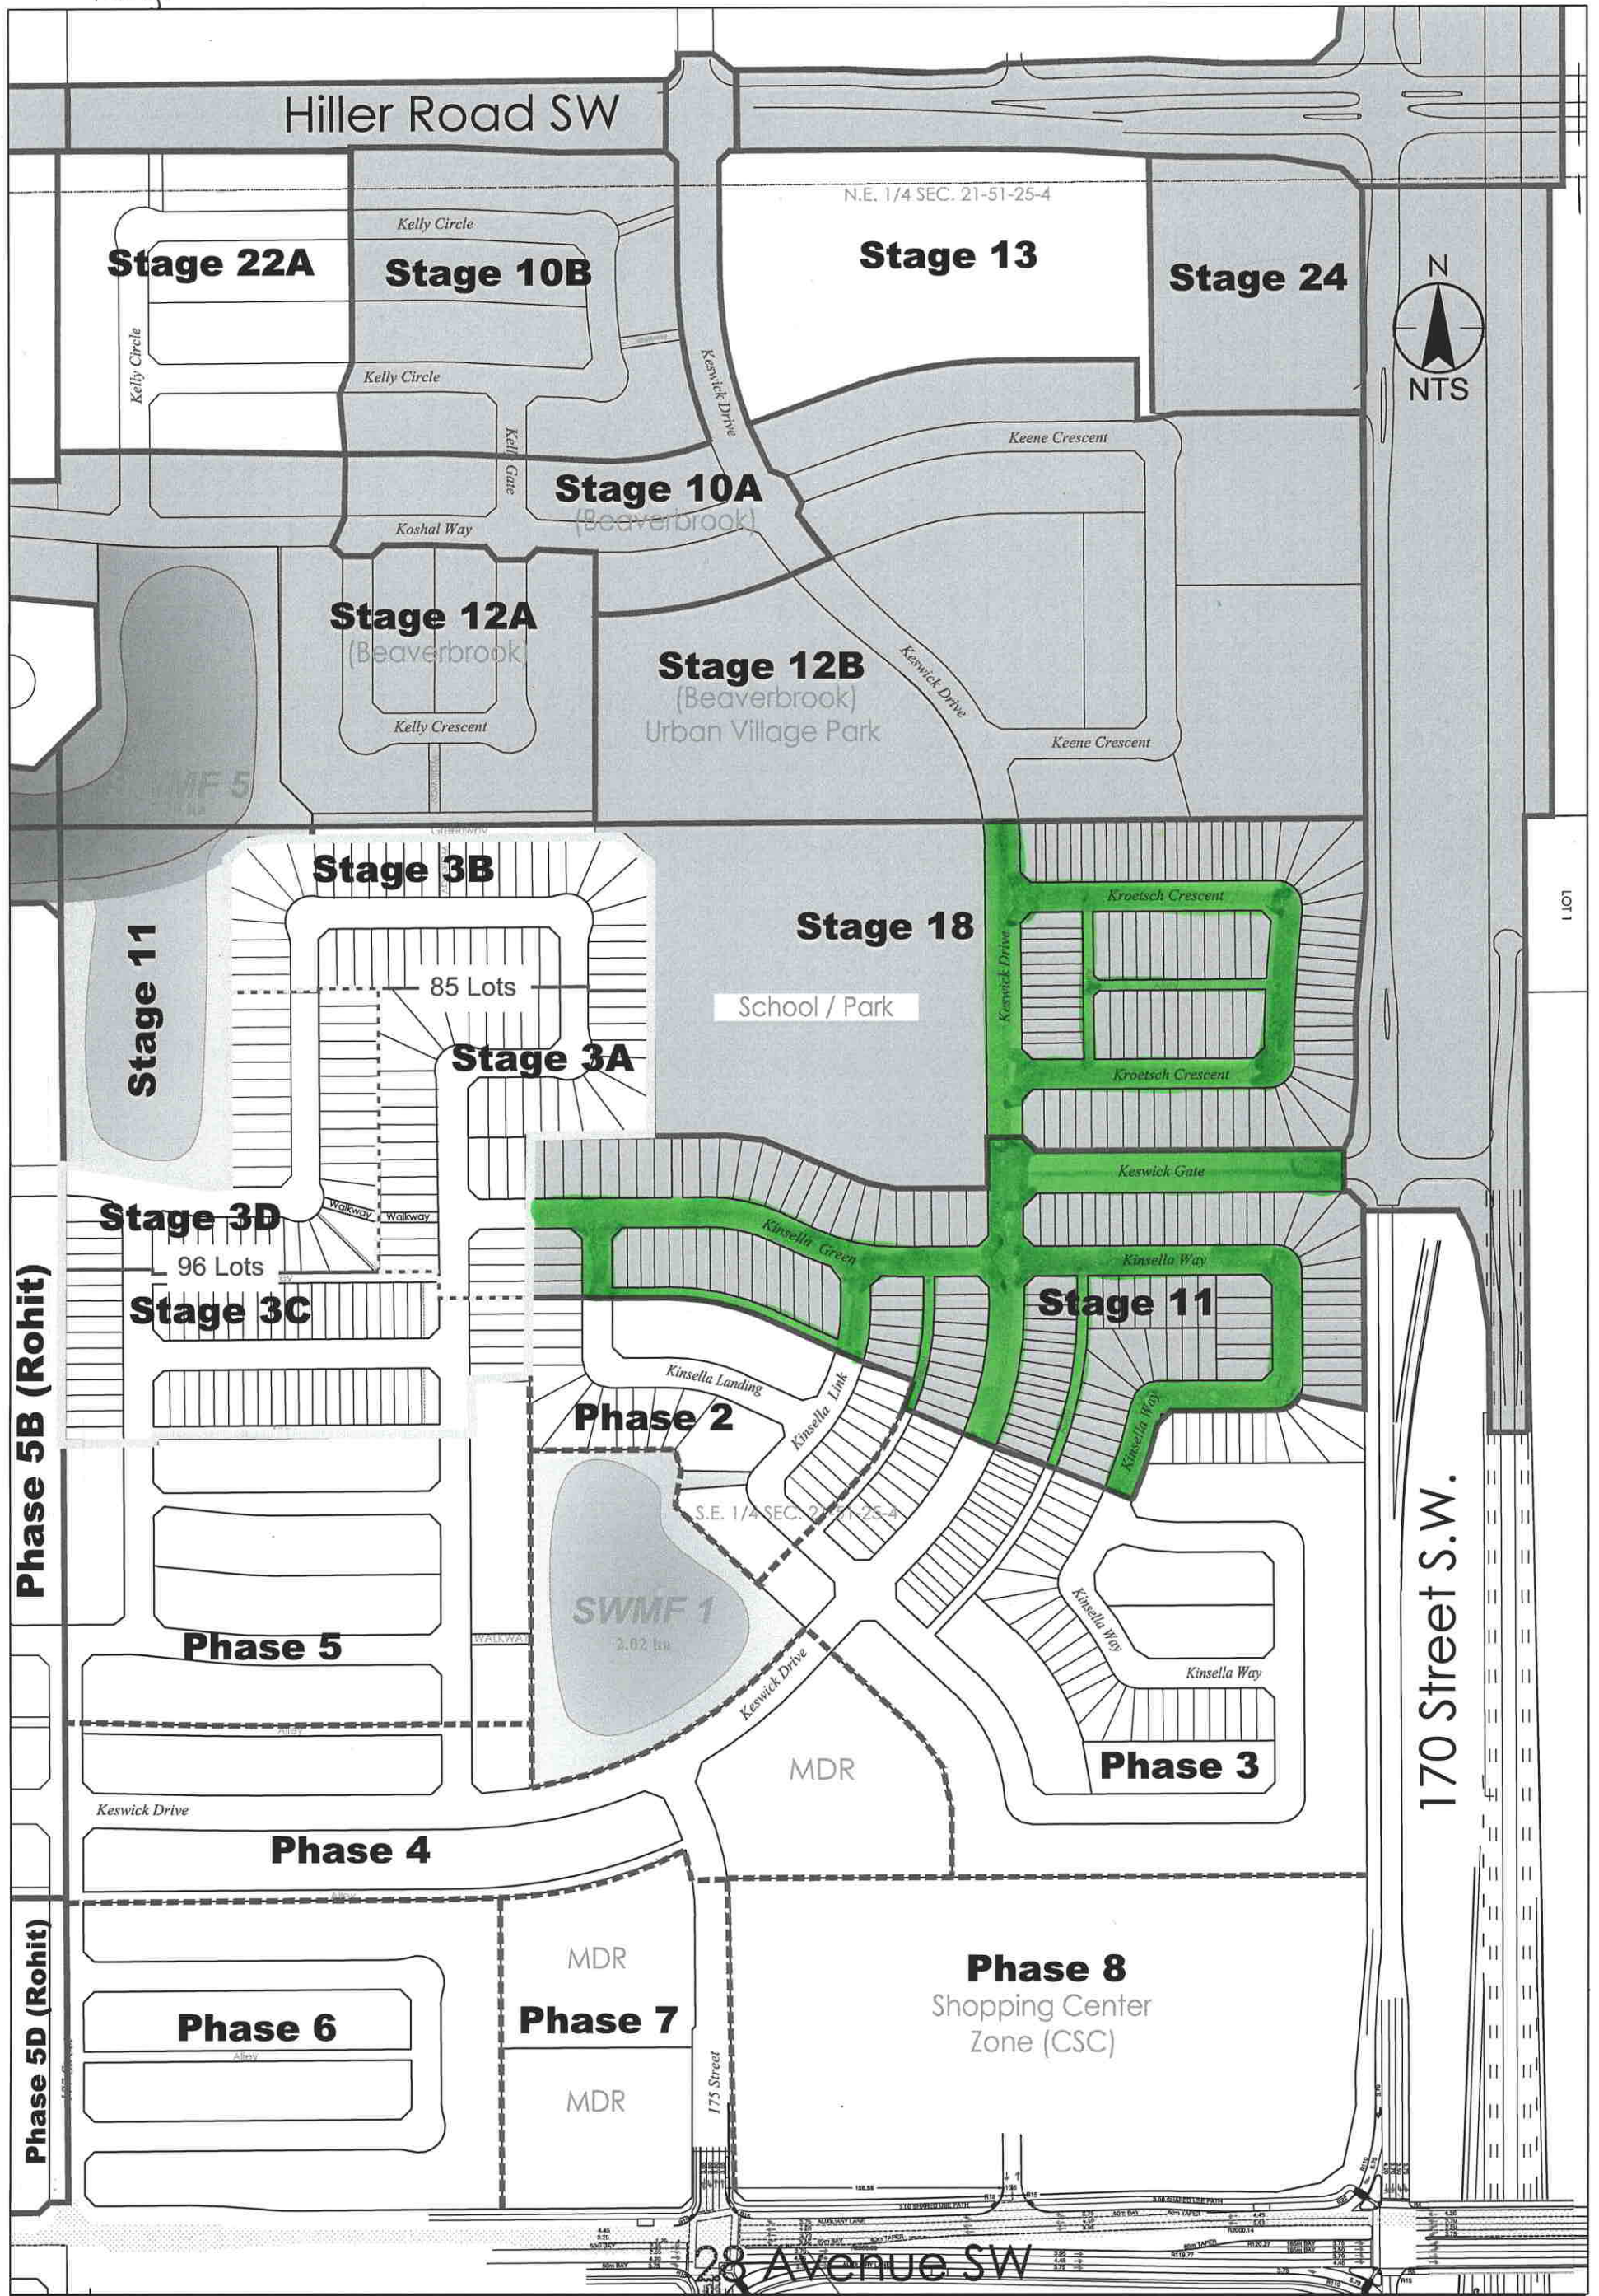

ROADS

10160-112 Street
Edmonton, AB T5K 2L6
www.stantec.com

KESWICK LANDING

Keswick Landing Ltd.

December 3, 2018