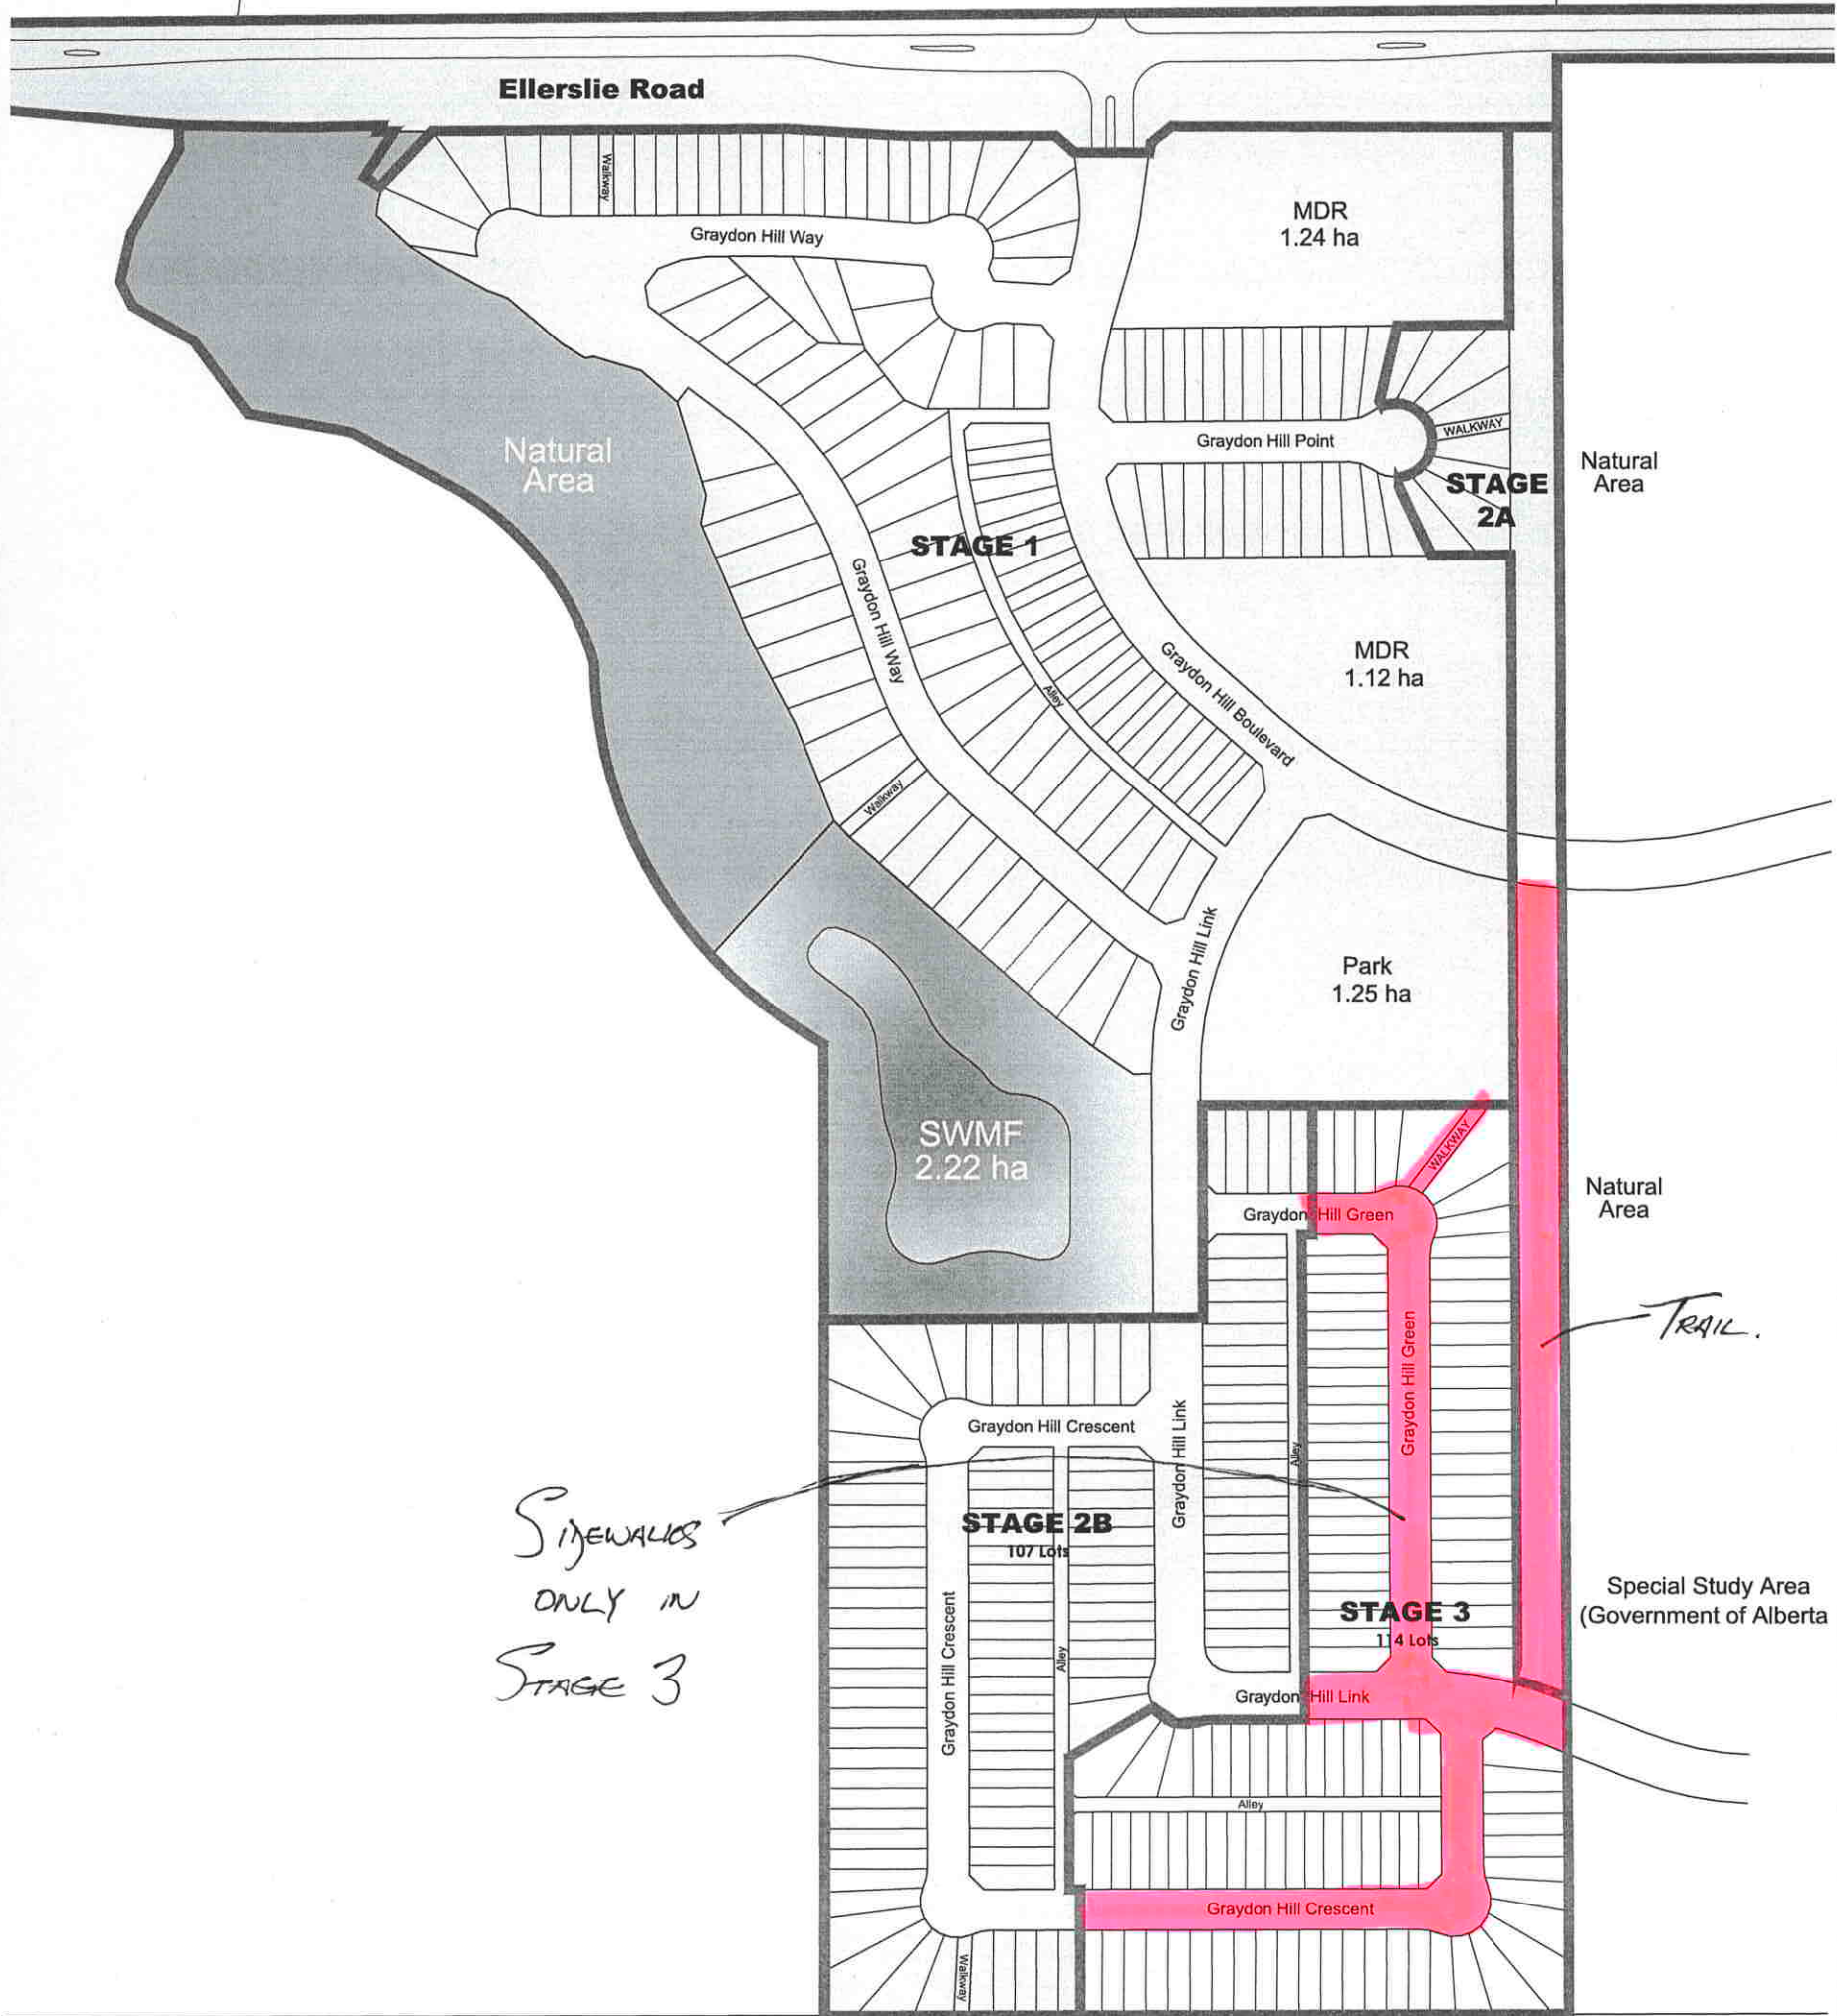

roads.

V:\1161\active\116101860\project_resource\RPM - Graydon Hill Overall Plan\Layout Graydon Hill - 2017-02-22.dwg

10160-112 Street
Edmonton, AB T5K 2L6
www.stantec.com

GRAYDON HILL NEIGHBOURHOOD

Graydon Hill Developments Ltd.