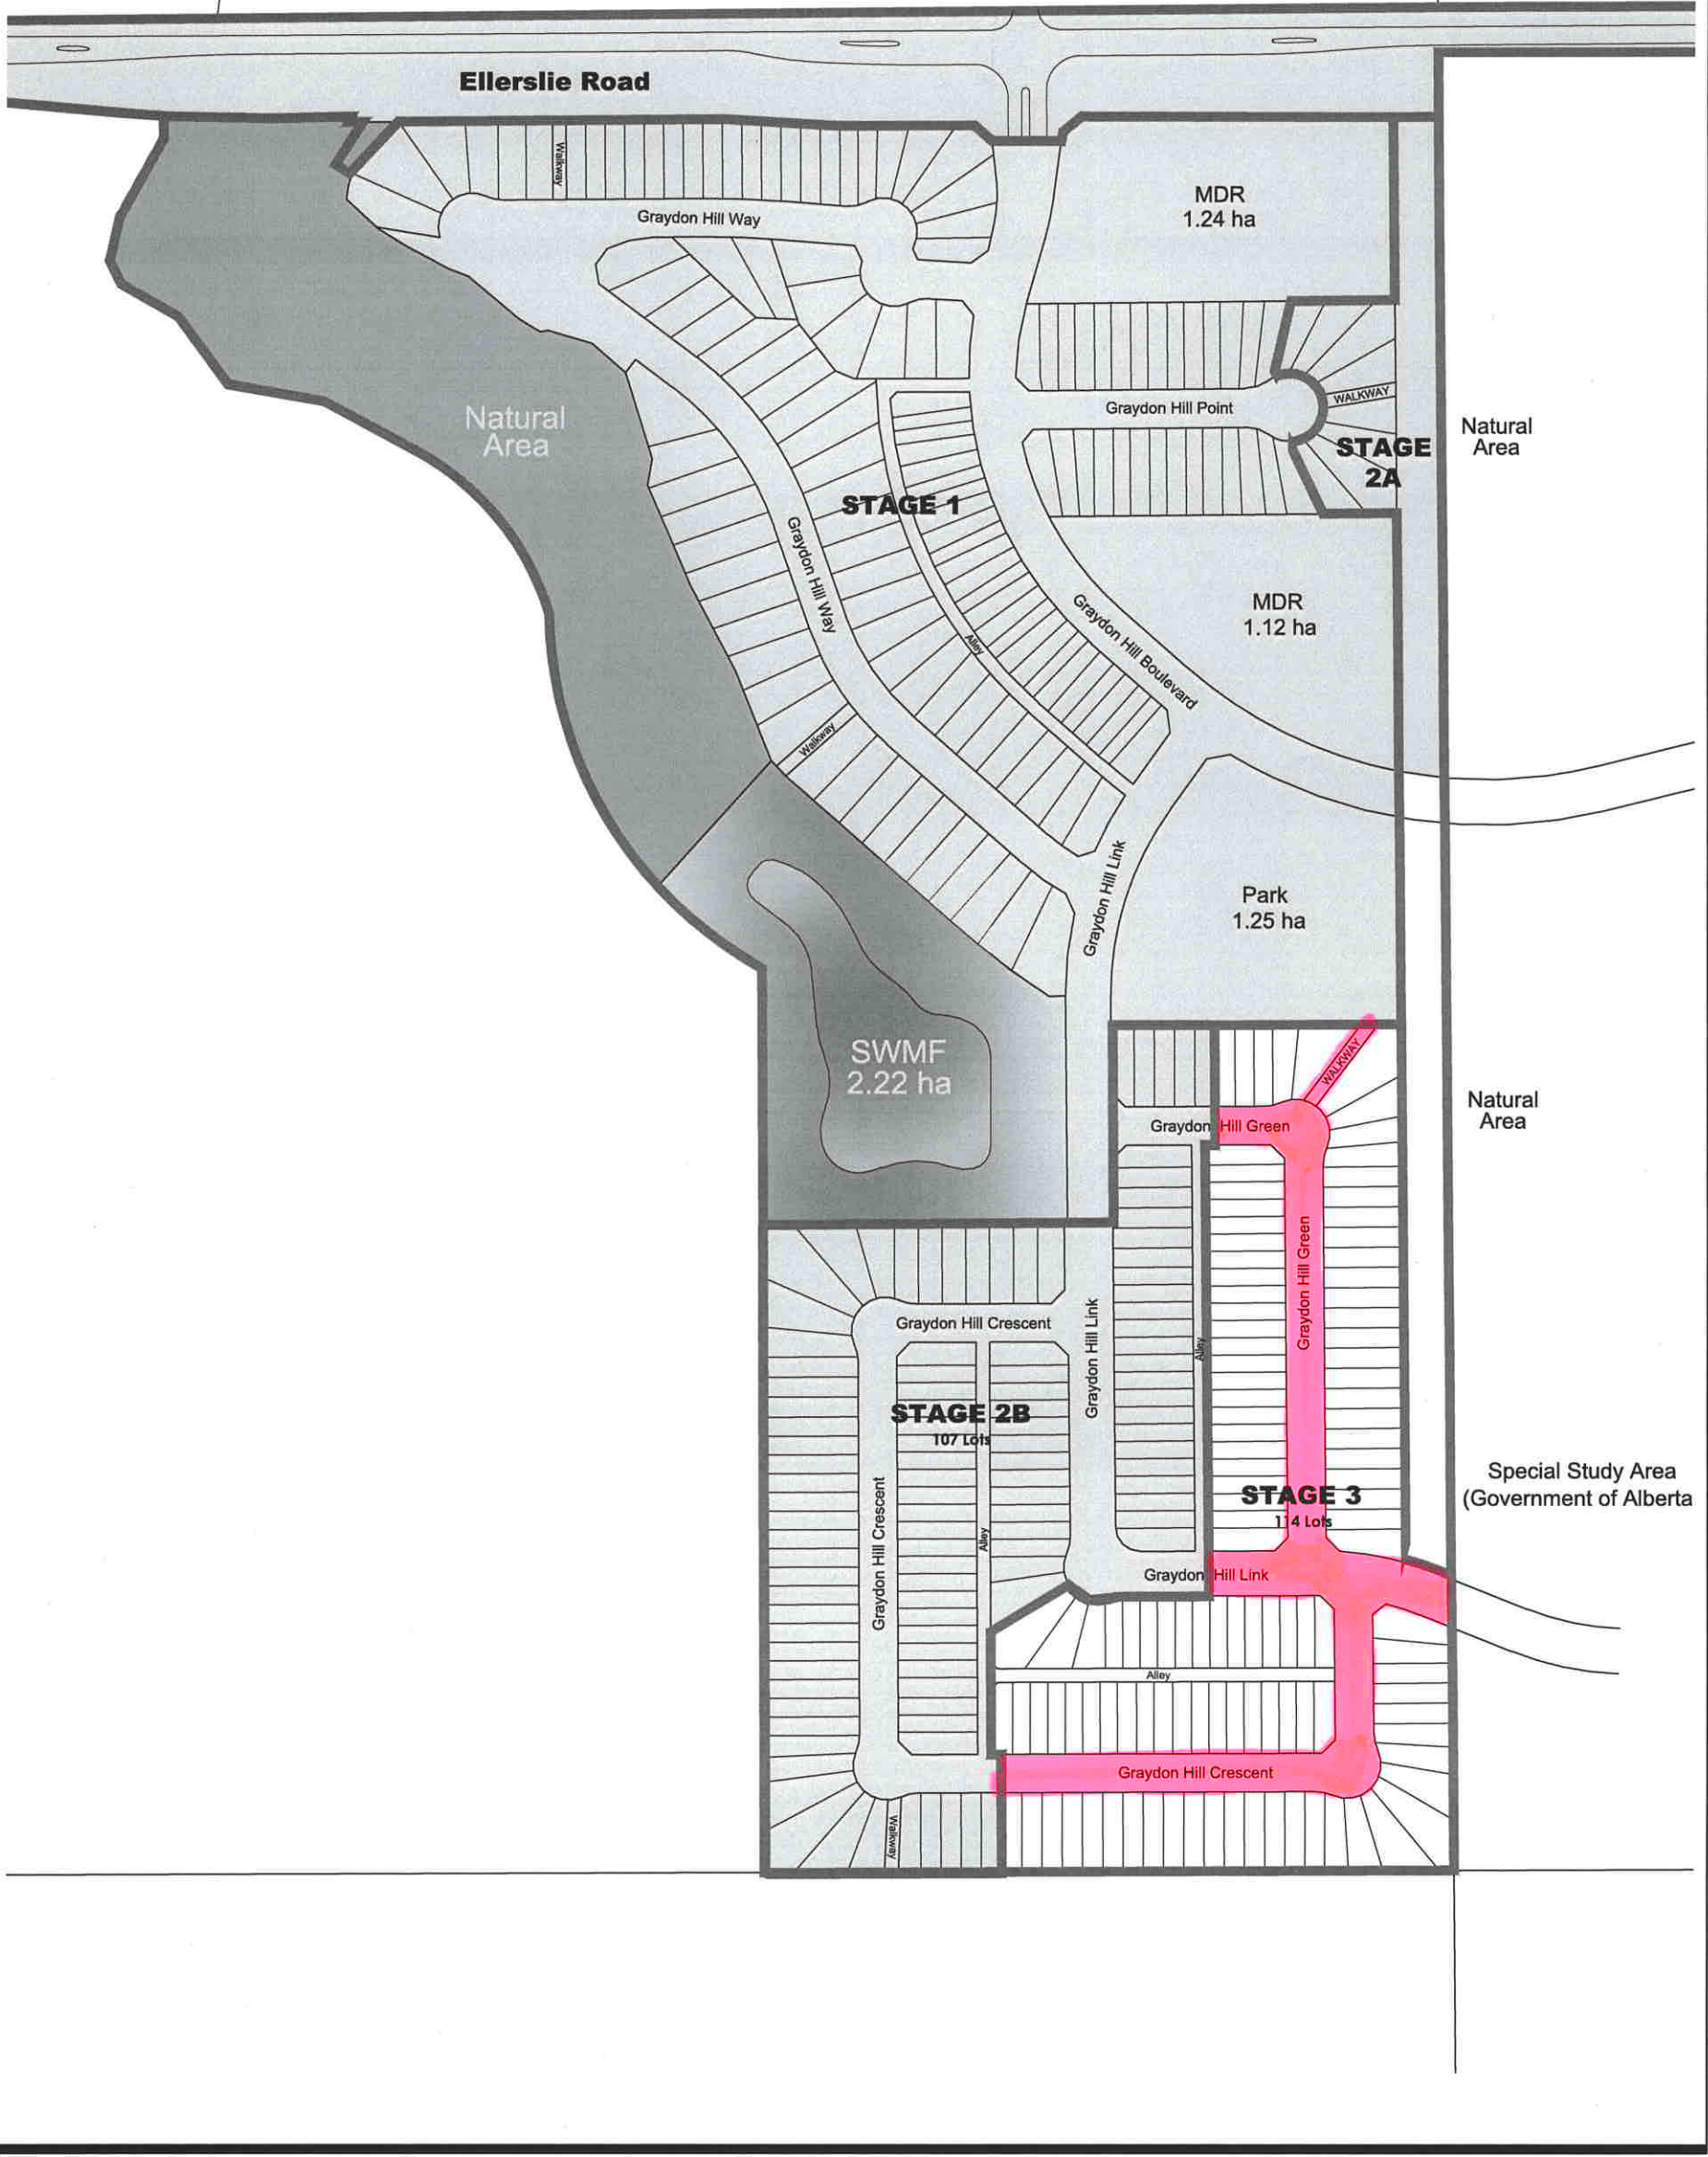

LANDSCAPING

V:\1161\active\1161101860\project_resource\VRM - Graydon Hill Overall Plan\Layout Graydon Hill - 2017-02-22.dwg

10160-112 Street
Edmonton, AB T5K 2L6
www.stantec.com

GRAYDON HILL NEIGHBOURHOOD