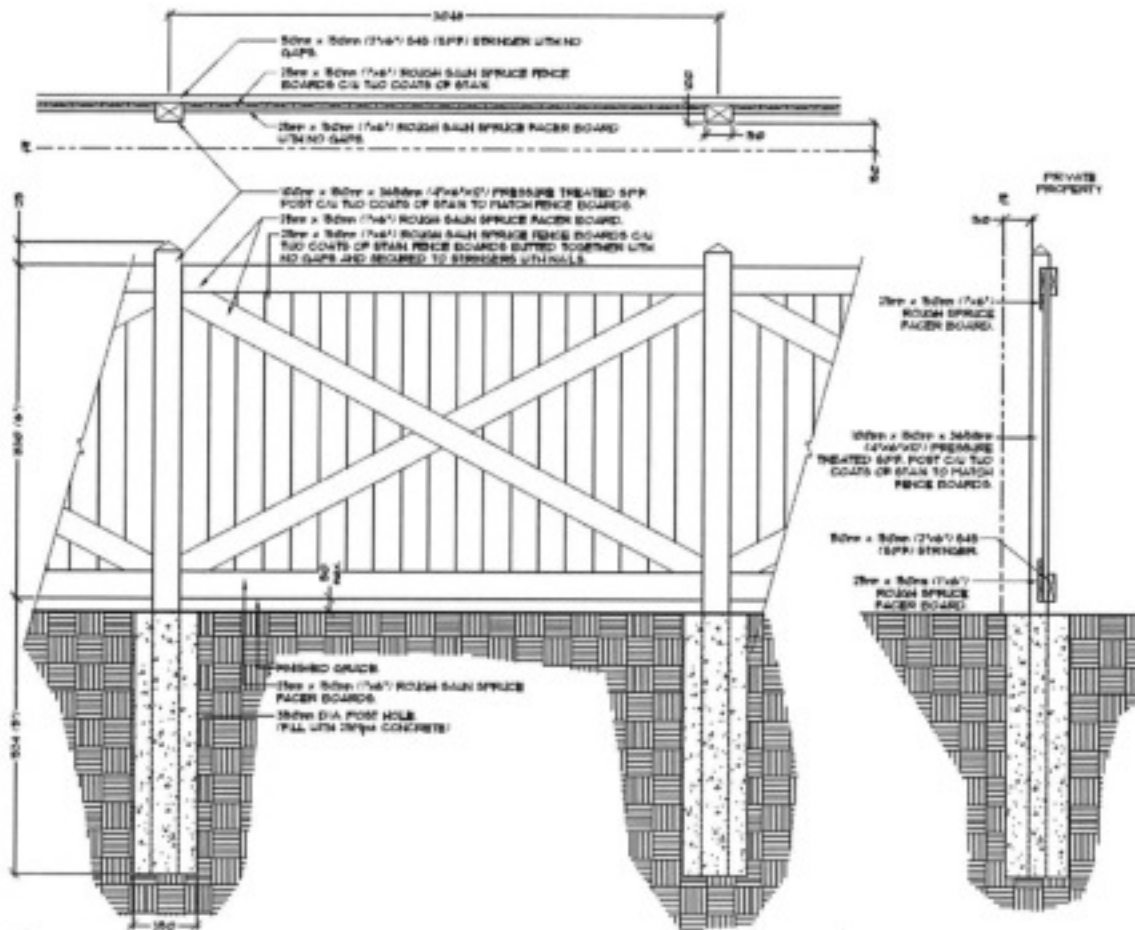

WOOD FENCE DETAIL

1 1800mm HT. STANDARD WOOD SCREEN FENCE
L4 SCALE: 1:20

2 1800mm HT. STANDARD WOOD FENCE STEP-DOWN DETAIL
L4 SCALE: 1:50

fawn
butternut