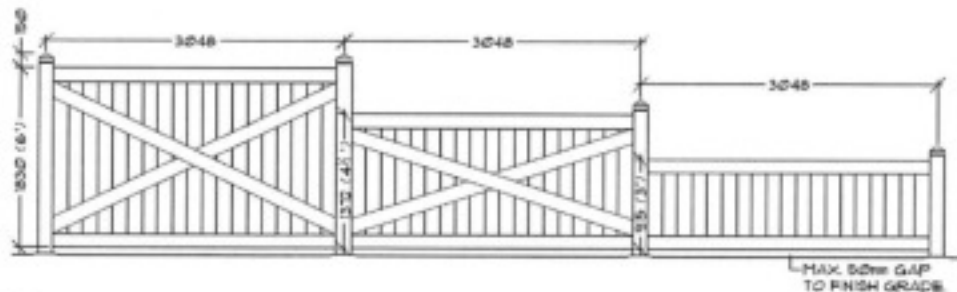

WOOD FENCE DETAIL

1 1800mm HT. STANDARD WOOD SCREEN FENCE
L4 SCALE: 1:20

2 1800mm HT. STANDARD WOOD FENCE STEP-DOWN DETAIL
L4 SCALE: 1:50

fawn
butternut