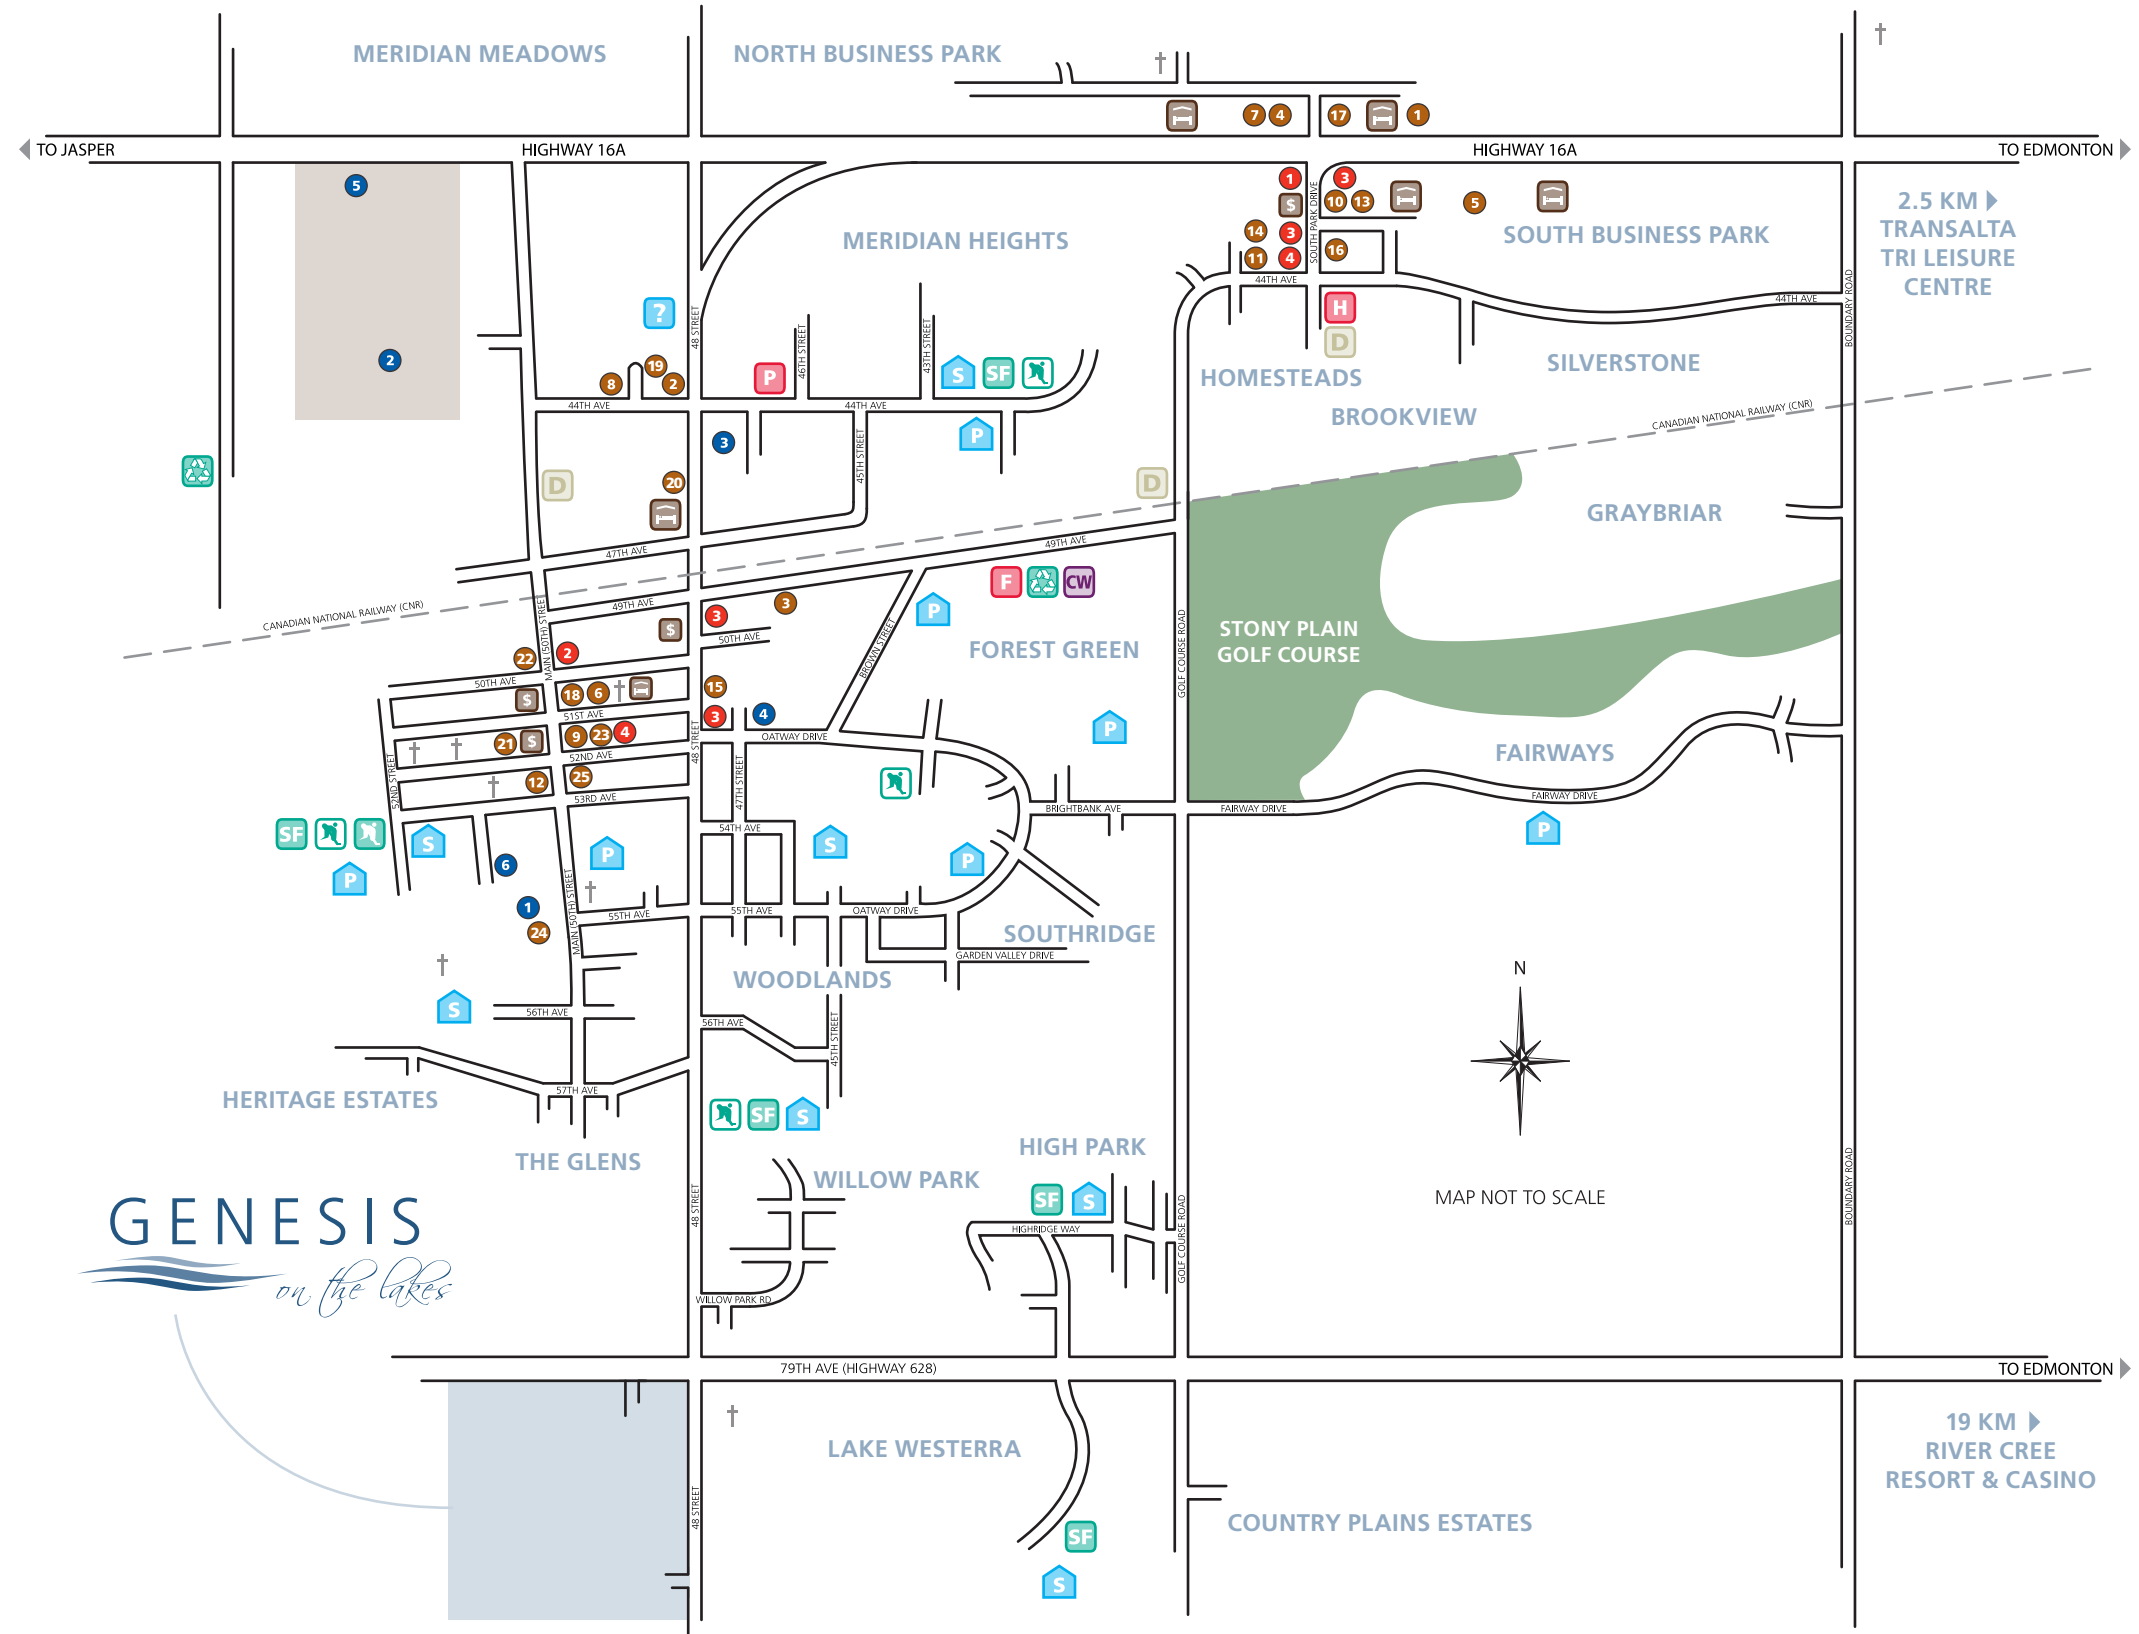

Stony Plain Amenities

COMMUNITY SERVICES

-  HOSPITAL
-  POLICE
-  FIRE DEPARTMENT
-  INFORMATION
-  RECYCLE CENTER
-  SPORTS FIELD
-  INDOOR ARENA
-  OUTDOOR RINK
-  ACCOMODATIONS
-  PLAYGROUND
-  SCHOOL
-  DAYCARE FACILITY
-  HOUSE OF WORSHIP
-  CARWASH

AMENITIES

-  SAFEWAY GROCERY
-  CO-OP FOOD STORE
-  GAS STATION
-  PHARMACY
-  BANK / ATM
-  MULTI-CULTURAL CENTER
-  PIONEER MUSEUM
-  MERIDIAN VILLAGE MALL
-  PUBLIC LIBRARY
-  EXHIBITION PAVILLION
-  FARMER'S MARKET

RESTAURANTS

-  ABC COUNTRY RESTAURANT
-  A & W
-  BASILES PIZZA & PASTA
-  BOSTON PIZZA
-  CANTAFIO'S STEAKHOUSE
-  COURTYARD CAFE
-  DAIRY QUEEN
-  KFC
-  LITHO'S FAMILY RESTAURANT
-  MCDONALD'S
-  ORIGINAL JOES
-  ALMANAC RESTAURANT
-  SPIROS RESTAURANT
-  SUBWAY
-  SZECHUAN RESTAURANT
-  THE ORIENT FAMILY RESTAURANT
-  TIM HORTONS
-  BING'S RESTAURANT
-  TIM HORTONS
-  KC'S RESTAURANT
-  DONNA'S CAFE & PASTRIES
-  MISELLA DELITE ORGANIC CAFE
-  EARLY STAGE SALOON
-  HOMESTEADER'S KITCHEN
-  LADDA'S THAI ESAN RESTAURANT

GENESIS
on the lakes