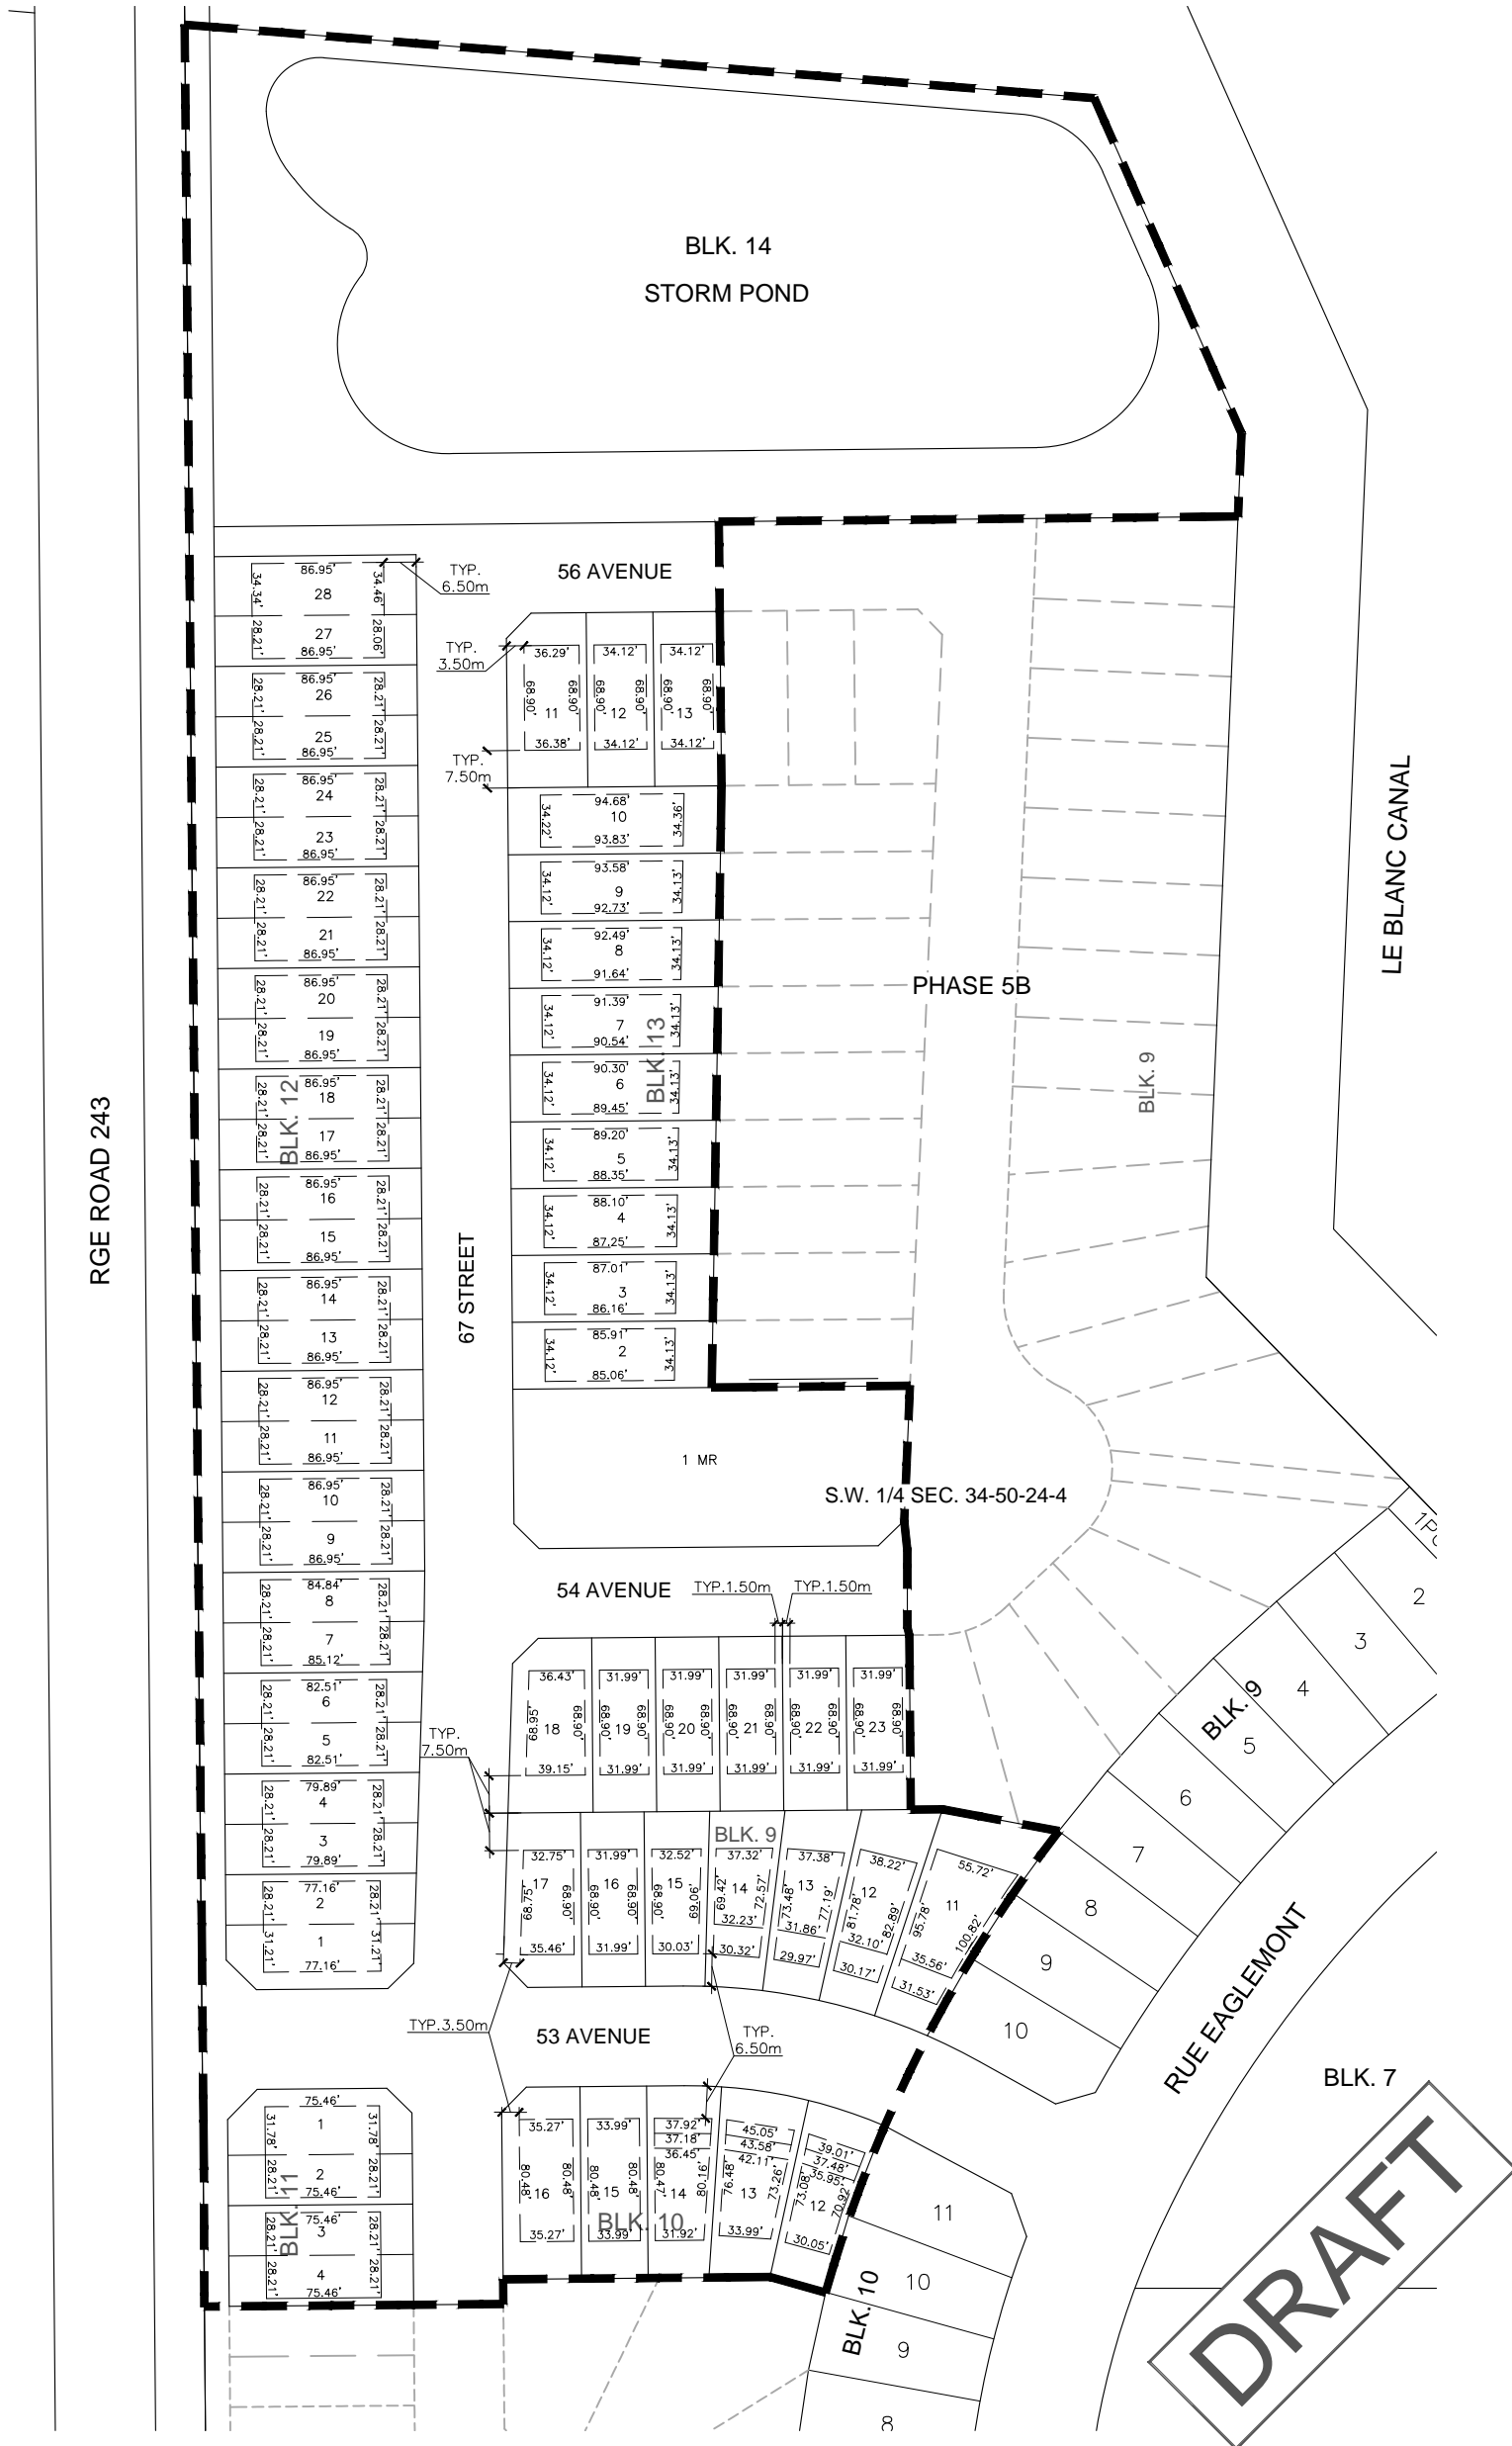

EAGLEMONT PHASE 5A

BUILDING POCKETS

BEAUMONT - ALBERTA

SCALE 1:1500

THIS PLAN IS FOR MARKETING PURPOSES ONLY, AND IS SUBJECT TO ERRORS AND OMISSIONS. DIMENSIONS ARE ROUNDED TO THE NEAREST DECIMAL AND IN FEET. REFER TO REGISTERED SUBDIVISION PLAN TO CONFIRM ALL LOT INFORMATION.

Legend

-  Phase 5A boundary
-  Building pocket