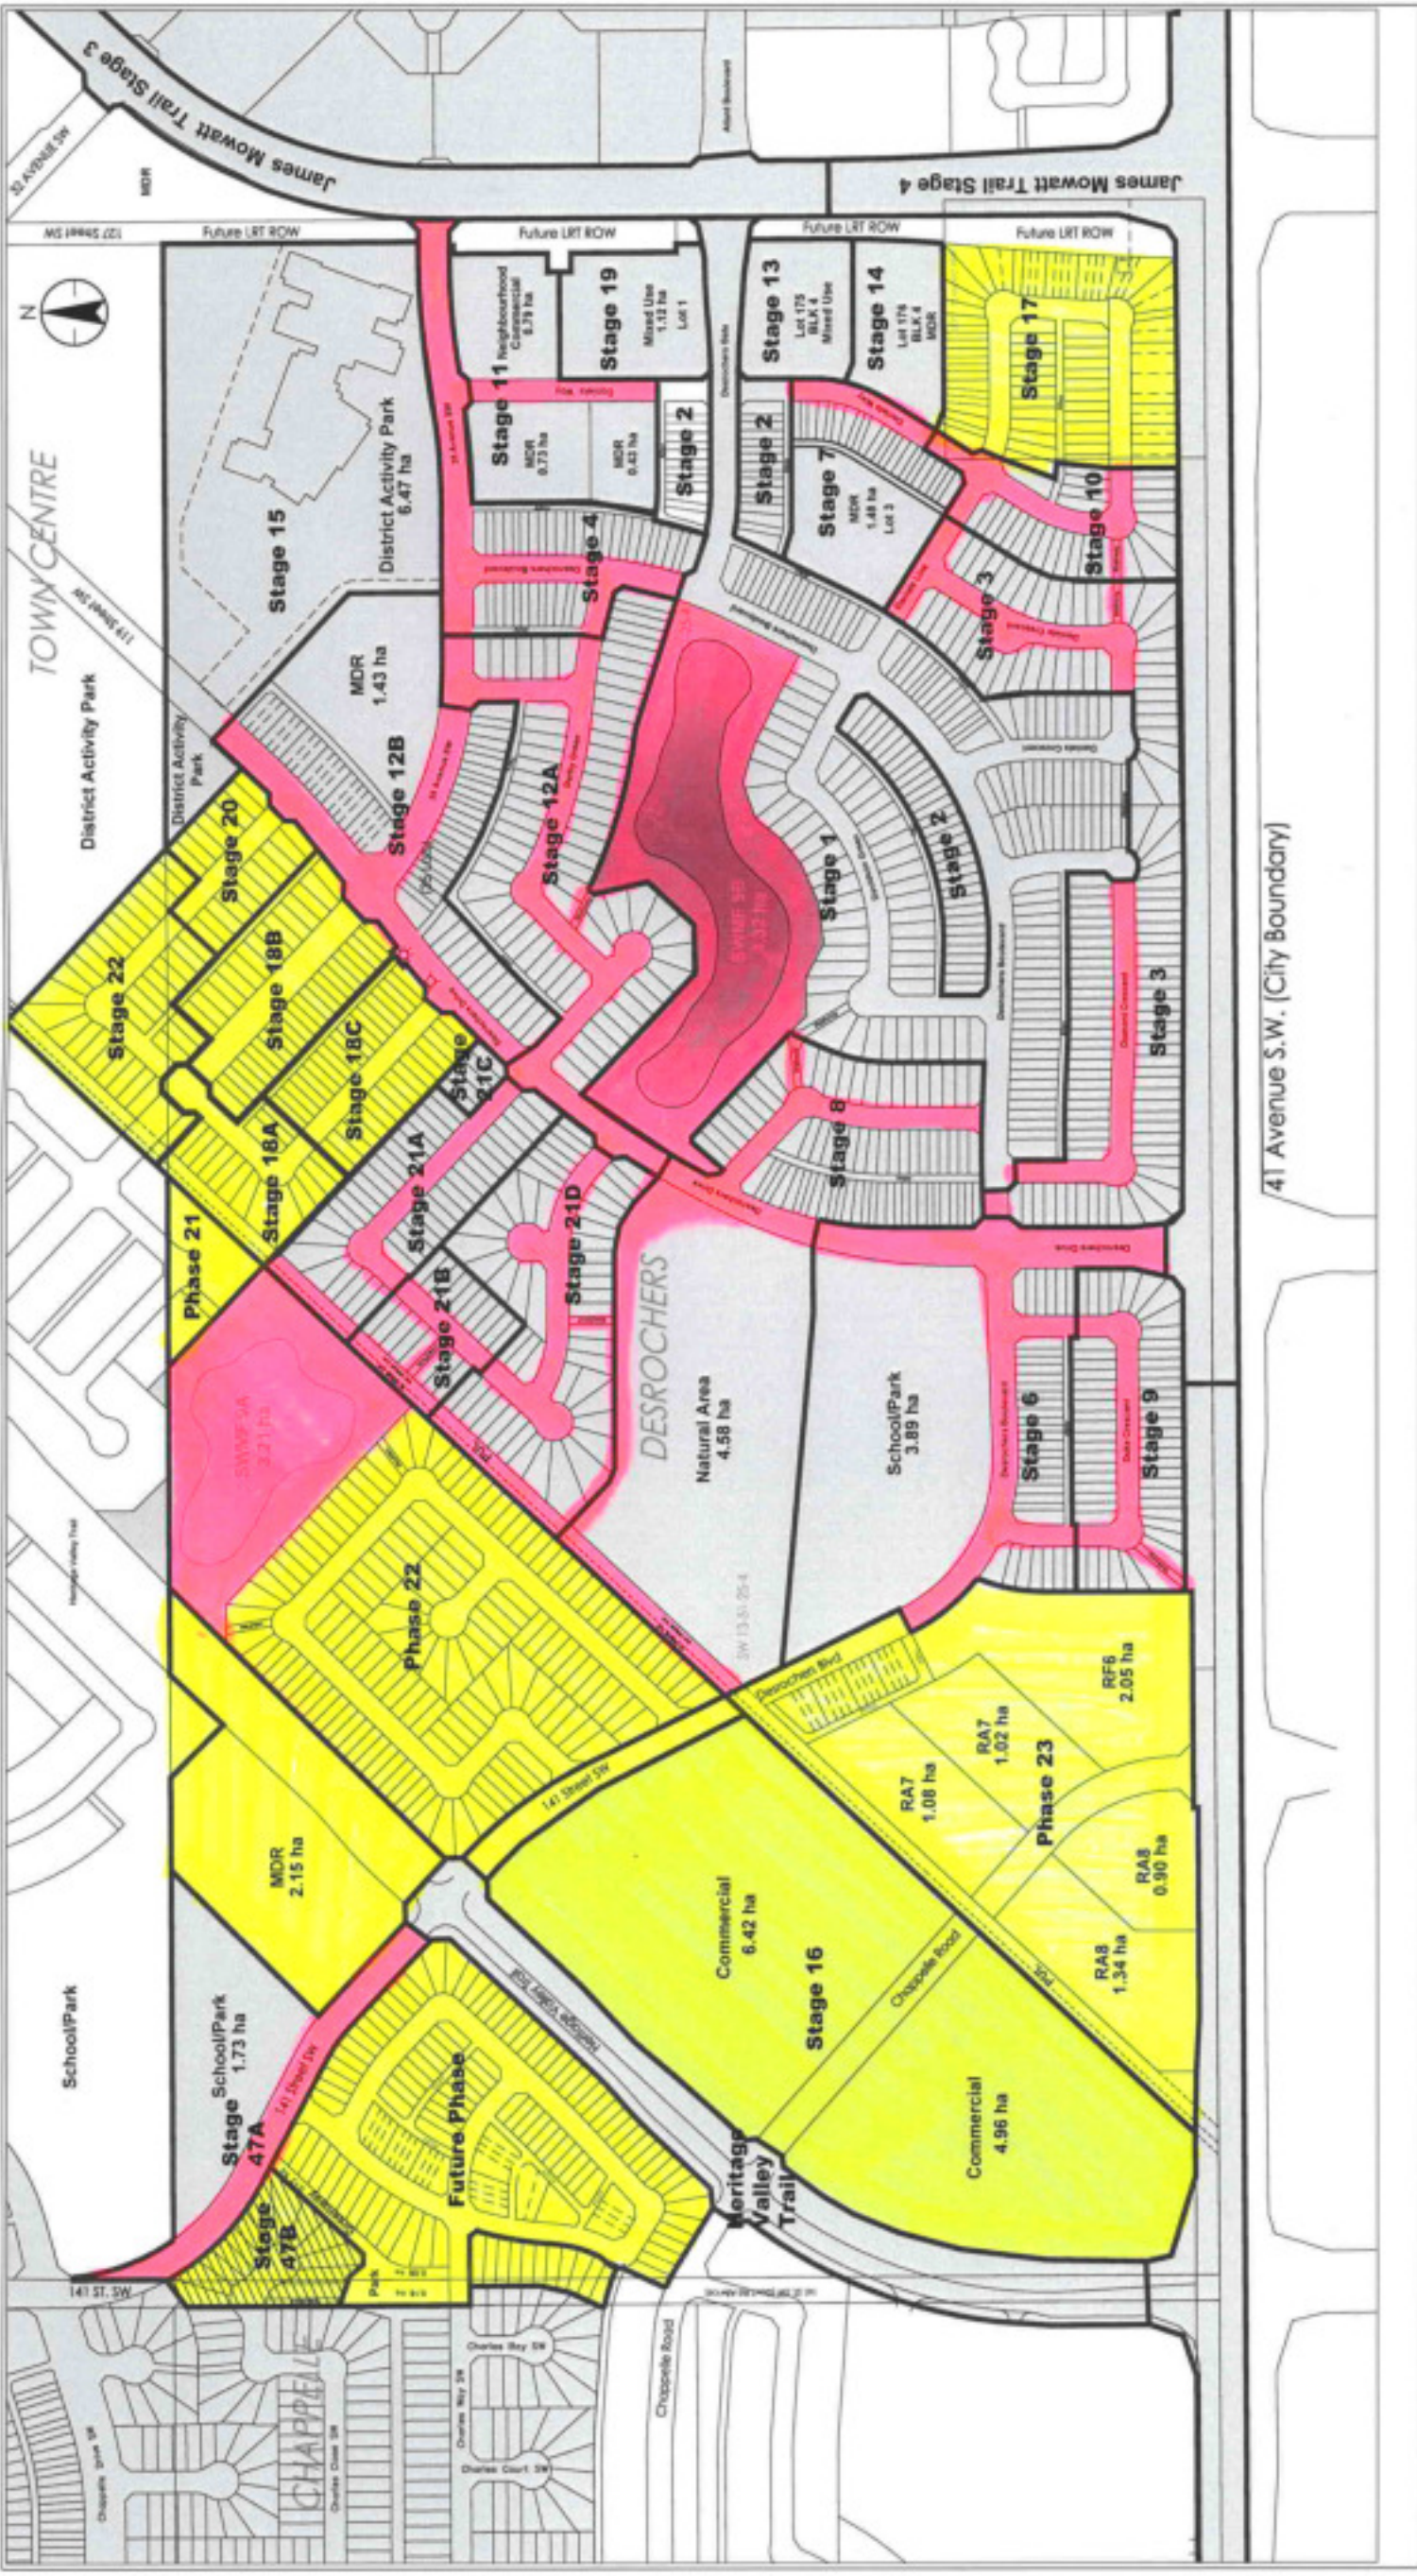

Landscaping

Suite 400, 10220-103 Ave. NW  
Edmonton, AB T5K 0K4  
www.stantec.com

*MLC RESPONSIBILITY*  
*FUTURE DEVELOPMENT*

- Complete / Underway
- Approved Drawings

# DESROCHERS NEIGHBOURHOOD

HV Nine Ltd.  
January 15, 2020